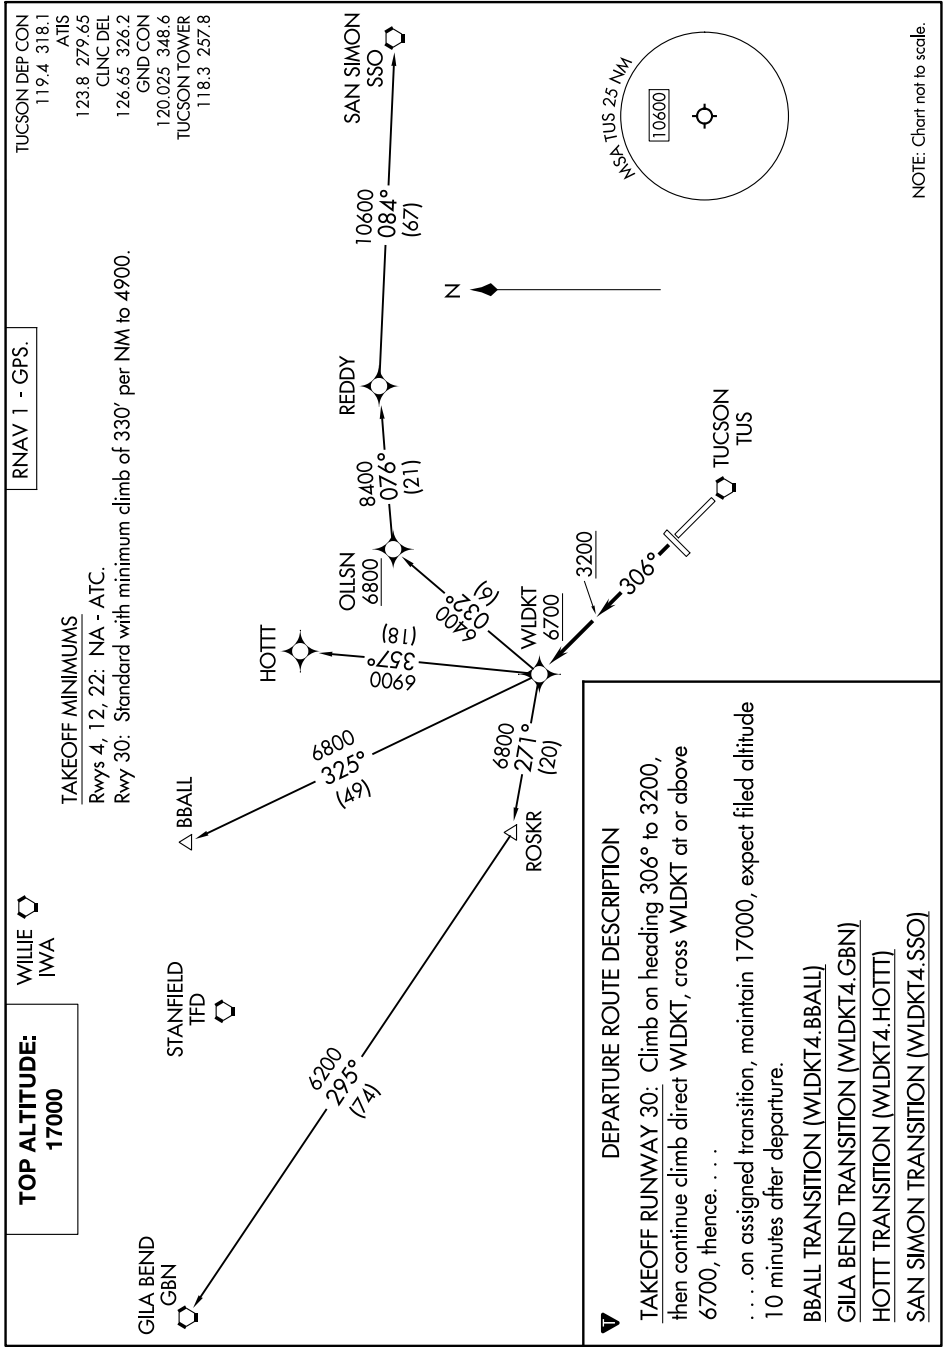

# WLDKT FOUR DEPARTURE (RNAV)

AL-430 (FAA)

TUCSON INTL (TUS)  
TUCSON, ARIZONA

SW-4, 22 FEB 2024 to 21 MAR 2024

# WLDKT FOUR DEPARTURE (RNAV)

SW-4, 22 FEB 2024 to 21 MAR 2024