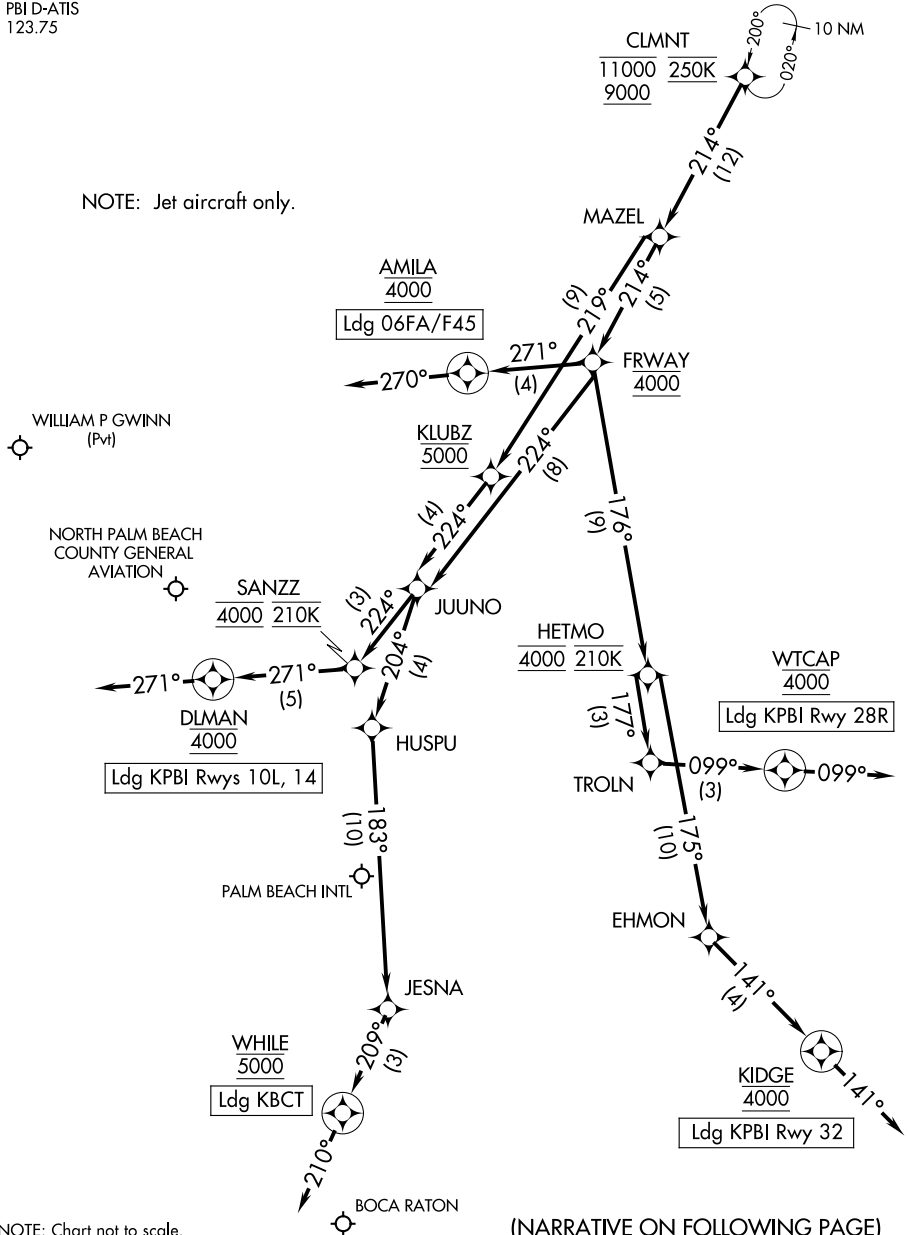

CLMNT TWO ARRIVAL (RNAV) Transition Routes

WEST PALM BEACH, FLORIDA

RNAV 1 - DME/DME/IRU or GPS.

RADAR required.

PALM BEACH APP CON
 124.6 317.4
 F45 CTAF
 123.075
 PBI D-ATIS
 123.75

NOTE: Jet aircraft only.
 NOTE: Do not file CRANS, BISKI Transitions-
 To be assigned by ATC

NOTE: Chart not to scale.

(CONTINUED ON FOLLOWING PAGE)

See following page for arrival routes.

BISKI TRANSITION (BISKI.CLMNT2)
CRANS TRANSITION (CRANS.CLMNT2)
DULEE TRANSITION (DULEE.CLMNT2)

CLMNT TWO ARRIVAL (RNAV) Arrival Routes

WEST PALM BEACH, FLORIDA

PALM BEACH APP CON
124.6 317.4
F45 CTAF
123.075
PBI D-ATIS
123.75

RNAV 1 - DME/DME/IRU or GPS.

RADAR required.

NOTE: Jet aircraft only.

NOTE: Chart not to scale.

(NARRATIVE ON FOLLOWING PAGE)

SE-3, 22 FEB 2024 to 21 MAR 2024

SE-3, 22 FEB 2024 to 21 MAR 2024