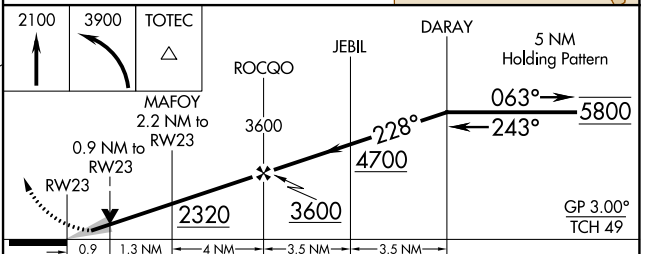

WAAS CH 78044 W23A	APP CRS 228°	Rwy ldg TDZE Apt Elev	5564 1576 1576
--	------------------------	-----------------------------	---

RNAV (GPS) RWY 23

COOLIDGE MUNI (P08)

RNP APCH-GPS.

⚠ Circling Rwy 17, 35 NA at night. For uncompensated Baro-VNAV systems, LNAV/VNAV NA below -18°C or above 54°C.

⚠ MISSED APPROACH: Climb to 2100 then climbing left turn to 3900 direct TOTEC and hold.

AWOS-3PT 119.35	ALBUQUERQUE CENTER 125.4 269.3	UNICOM 123.075 (CTAF) 1
---------------------------	--	--

ELEV 1576	TDZE 1576
-----------	-----------