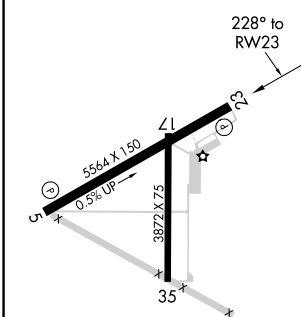

WAAS CH 78044 W23A	APP CRS 228°	Rwy ldg TDZE Apt Elev	5564 1576 1576
--	------------------------	-----------------------------	---

RNAV (GPS) RWY 23

COOLIDGE MUNI (P08)

RNP APCH-GPS.

⚠ Circling Rwy 17, 35 NA at night. For uncompensated Baro-VNAV systems, LNAV/VNAV NA below -18°C or above 54°C.

⚠ MISSED APPROACH: Climb to 2100 then climbing left turn to 3900 direct TOTEC and hold.

AWOS-3PT 119.35	ALBUQUERQUE CENTER 125.4 269.3	UNICOM 123.075 (CTAF) 1
---------------------------	--	--

ELEV 1576	TDZE 1576
-----------	-----------

CATEGORY	A	B	C	D
LPV DA	1826-3/4	250 (300-3/4)		NA
LNAV/VNAV DA	1826-3/4	250 (300-3/4)		NA
LNAV MDA	1920-1	344 (400-1)		NA
C CIRCLING	2100-1	524 (600-1)		NA

REIL Rws 5 and 23
MIRL Rws 5-23 and 17-35 **1**