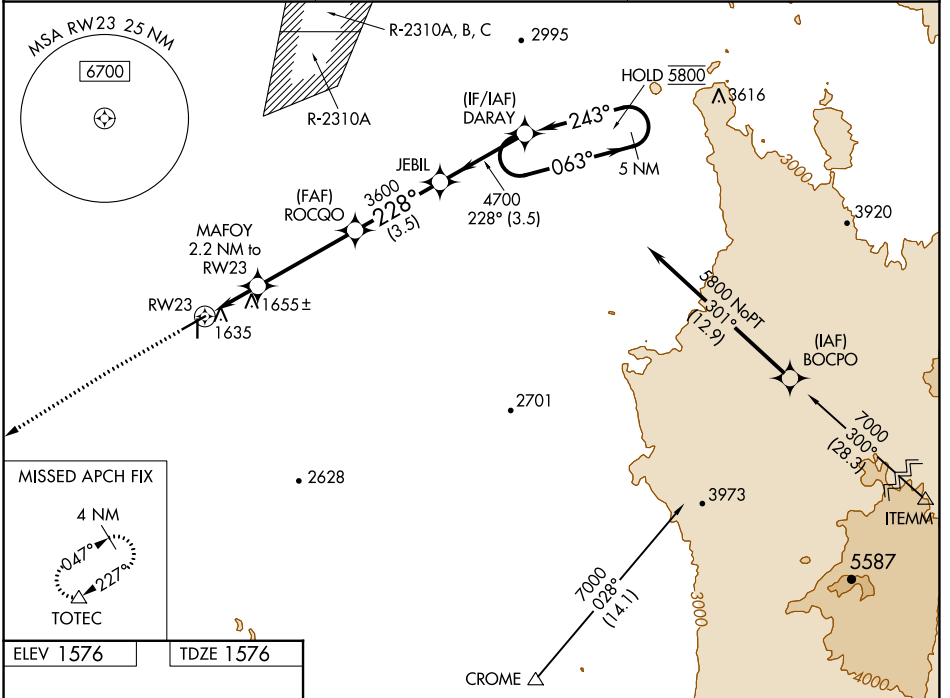

WAAS CH 78044 W23A	APP CRS 228°	Rwy ldg TDZE Apt Elev	5564 1576 1576
--	------------------------	-----------------------------	---

RNAV (GPS) RWY 23

COOLIDGE MUNI (P08)

RNP APCH-GPS.

⚠ Circling Rwy 17, 35 NA at night. For uncompensated Baro-VNAV systems, LNAV/VNAV NA below -18°C or above 54°C.

⚠ MISSED APPROACH: Climb to 2100 then climbing left turn to 3900 direct TOTEC and hold.

AWOS-3PT 119.35	ALBUQUERQUE CENTER 125.4 269.3	UNICOM 123.075 (CTAF) 1
---------------------------	--	--

ELEV 1576	TDZE 1576
-----------	-----------

CATEGORY	A	B	C	D
LPV DA	1826-3/4	250 (300-3/4)		NA
LNAV/VNAV DA	1826-3/4	250 (300-3/4)		NA
LNAV MDA	1920-1	344 (400-1)		NA
C CIRCLING	2100-1	524 (600-1)		NA

REIL Rws 5 and 23
MIRL Rws 5-23 and 17-35 **1**

SW-4, 22 FEB 2024 to 21 MAR 2024

SW-4, 22 FEB 2024 to 21 MAR 2024