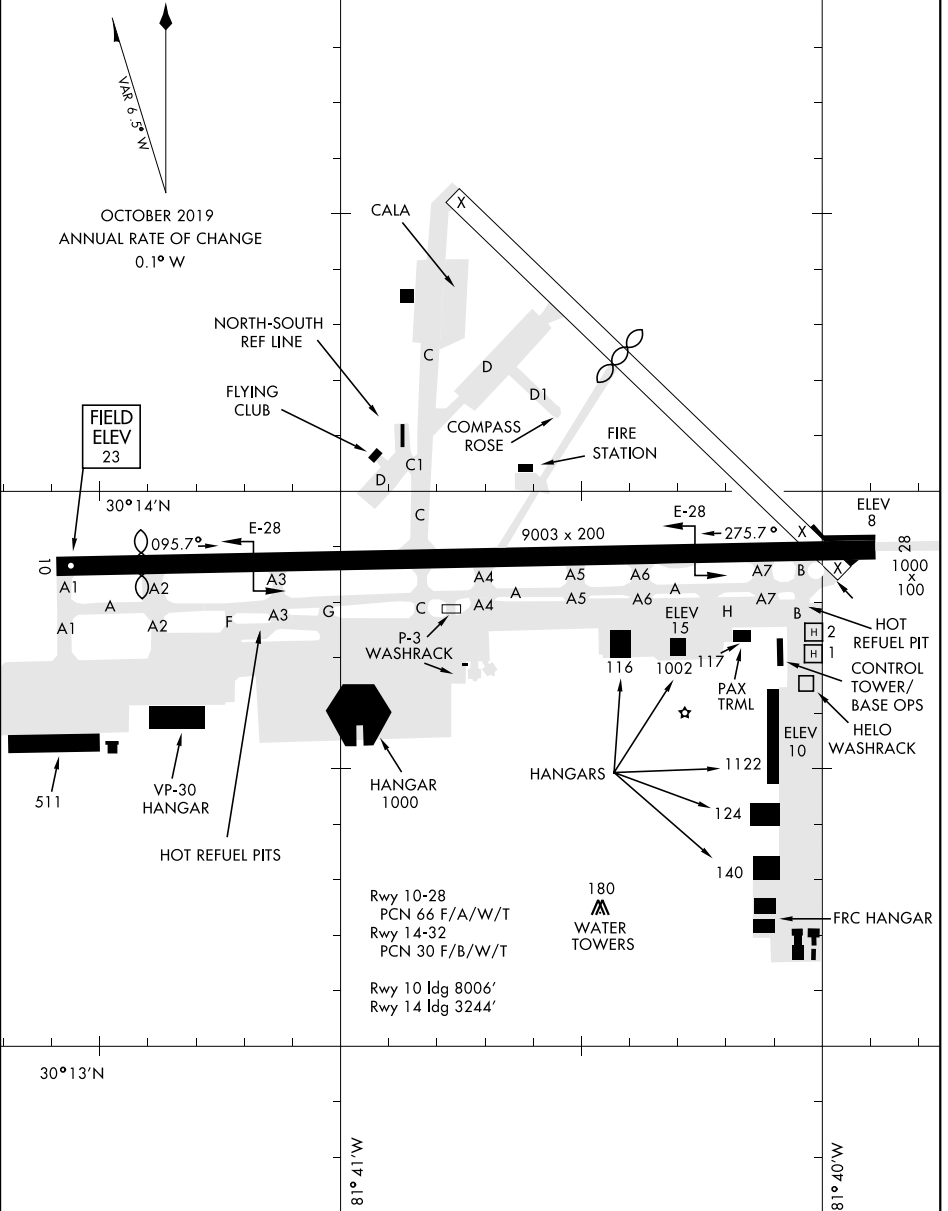

ATIS 124.35 290.425
 NAVY JACKSONVILLE TOWER
 125.15 (CTAF) 340.2
 GND CON
 128.6 336.4
 CLNC DEL
 134.775 353.675

SE-3, 22 FEB 2024 to 21 MAR 2024

SE-3, 22 FEB 2024 to 21 MAR 2024