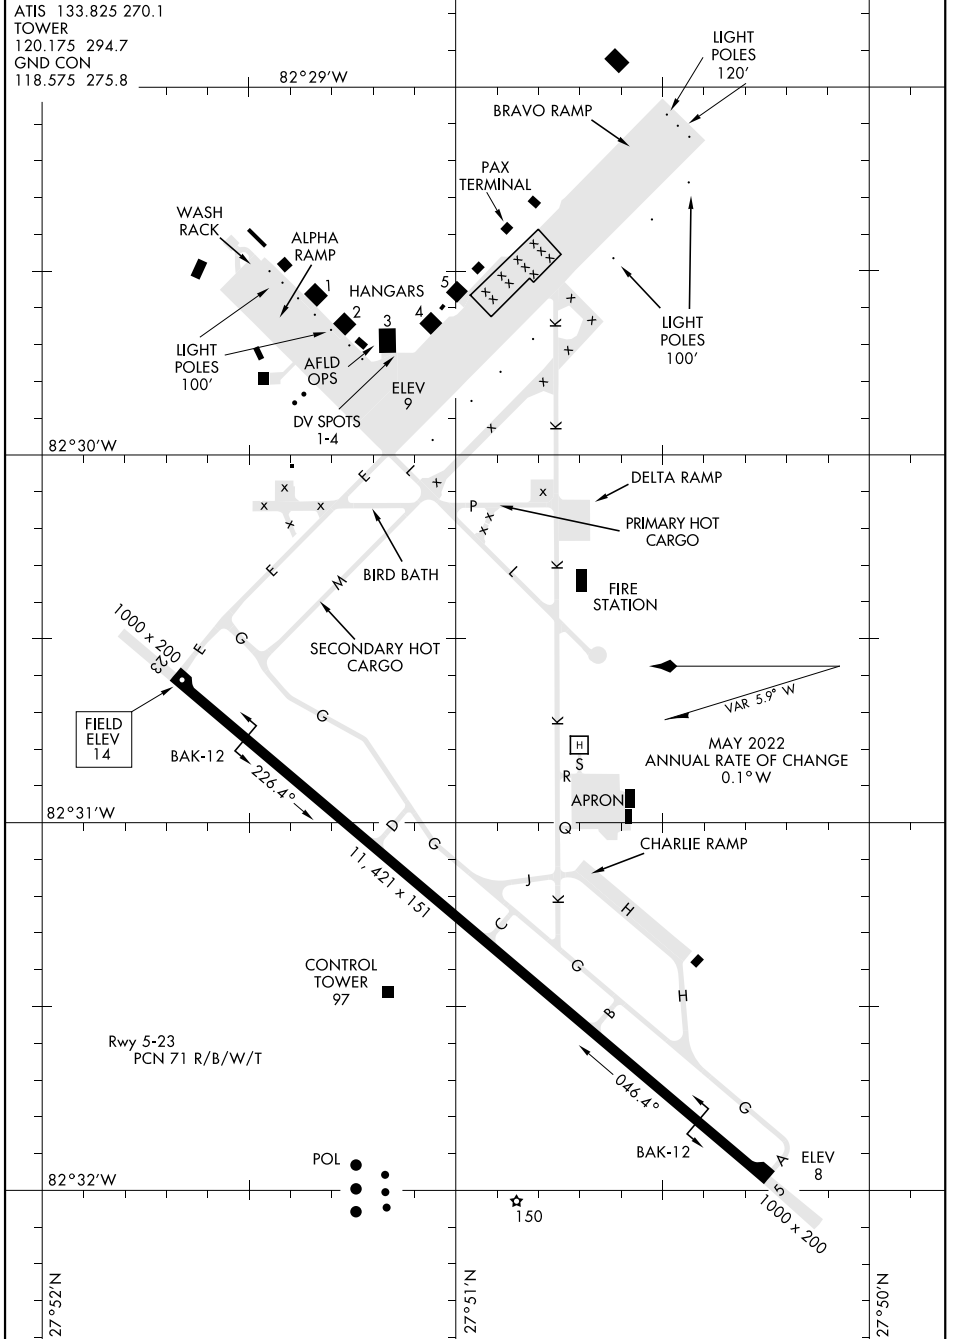

# AIRPORT DIAGRAM

AL-418 [USAF]

MACDILL AFB (KMCF)

TAMPA, FLORIDA

ATIS 133.825 270.1  
 TOWER 120.175 294.7  
 GND CON 118.575 275.8

SE-3, 22 FEB 2024 to 21 MAR 2024

SE-3, 22 FEB 2024 to 21 MAR 2024

# AIRPORT DIAGRAM

TAMPA, FLORIDA  
MACDILL AFB (KMCF)