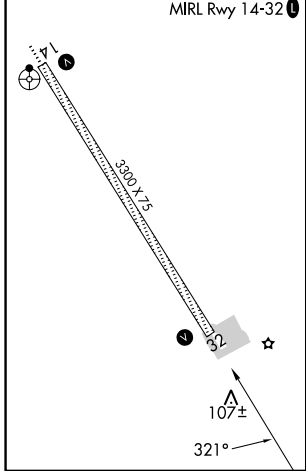

WAAS CH 65725 W32A	APP CRS 321°	Rwy Idg 3300 TDZE 20 Apt Elev 20
--	------------------------	---

RNAV (GPS) RWY 32

HOOPER BAY (HPB) (PAHP)

RNP APCH - GPS.

⚠ Rwy 32 helicopter visibility reduction below 1 SM NA. For uncompensated Baro-VNAV systems, LNAV/VNAV NA below -19°C or above 54°C.
⚠ Straight-in Rwy 32 NA at night, Circling Rwy 32 NA at night.

MISSED APPROACH: Climb to 2000 direct COYRA and hold.

AWOS-3P 135.1	ANCHORAGE CENTER 124.5	KENAI RADIO 122.4	CTAF 123.0
-------------------------	----------------------------------	-----------------------------	----------------------