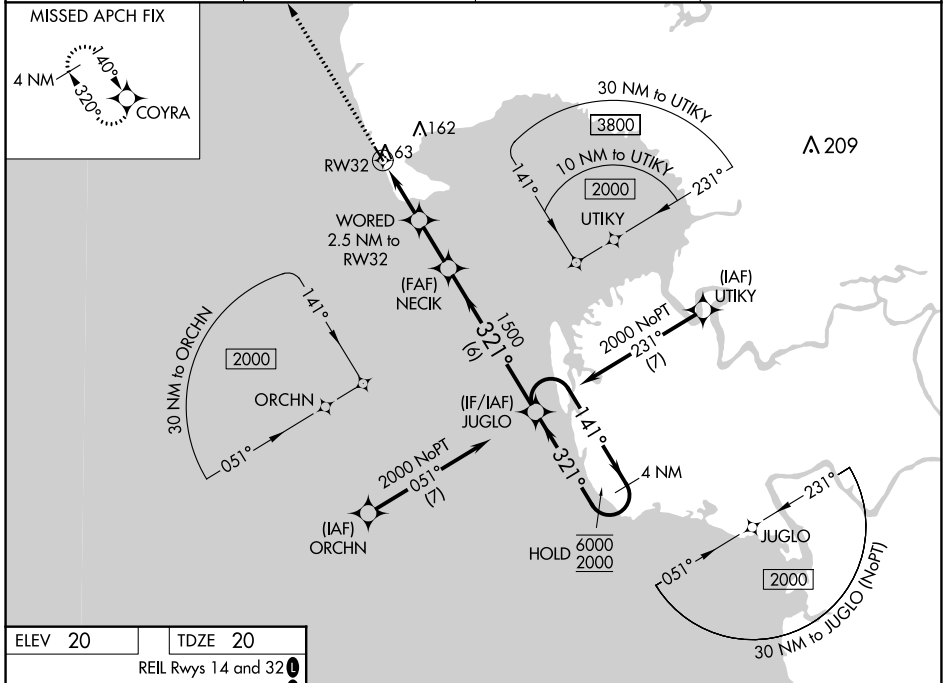

WAAS CH 65725 W32A	APP CRS 321°	Rwy Idg 3300 TDZE 20 Apt Elev 20
--	------------------------	---

RNAV (GPS) RWY 32

HOOPER BAY (HPB) (PAHP)

RNP APCH - GPS.

⚠ Rwy 32 helicopter visibility reduction below 1 SM NA. For uncompensated Baro-VNAV systems, LNAV/VNAV NA below -19°C or above 54°C.
⚠ Straight-in Rwy 32 NA at night, Circling Rwy 32 NA at night.

MISSED APPROACH: Climb to 2000 direct COYRA and hold.

AWOS-3P 135.1	ANCHORAGE CENTER 124.5	KENAI RADIO 122.4	CTAF 123.0
-------------------------	----------------------------------	-----------------------------	----------------------

AK, 25 JAN 2024 to 21 MAR 2024

AK, 25 JAN 2024 to 21 MAR 2024