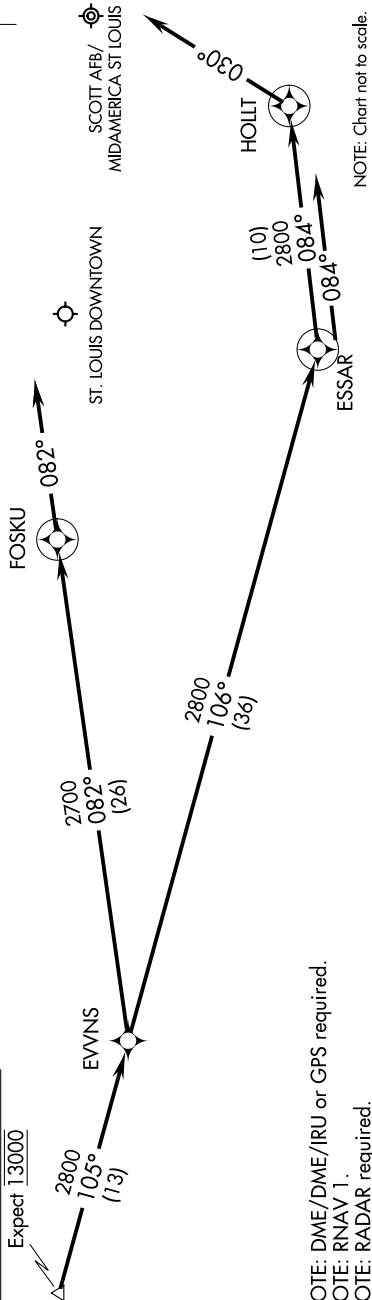

DIXEE THREE ARRIVAL (RNAV)

BELLEVILLE, ILLINOIS

EC-3, 22 FEB 2024 to 21 MAR 2024

ST LOUIS APP CON
 128.1 307.05
 BLV/KBLV ATIS *
 128.7 256.7
 CFS ATIS
 121.45

DIXEE
VERTICAL NAVIGATION
PLANNING INFORMATION

Expect 13000

NOTE: DME/DME/IRU or GPS required.
 NOTE: RNAV 1.
 NOTE: RADAR required.

ARRIVAL ROUTE DESCRIPTION

ST. LOUIS DOWNTOWN:

LANDING RWY 12R: From DIXEE on track 105° to EVNS, then on track 082° to FOSKU. Expect radar vector prior to FOSKU. If no heading received, track 082°.

LANDING RWY 30L/R: From DIXEE on track 105° to EVNS, then on track 106° to ESSAR, then on track 084° to HOLLT. Expect radar vector prior to HOLLT. If no heading received, track 030°.

SCOTT AFB/MIDAMERICA ST LOUIS:

LANDING RWYS 14L/R, 32L/R: From DIXEE on track 105° to EVNS, then on track 106° to ESSAR. Expect radar vector prior to ESSAR. If no heading received, track 084°.

DIXEE THREE ARRIVAL (RNAV)

BELLEVILLE, ILLINOIS