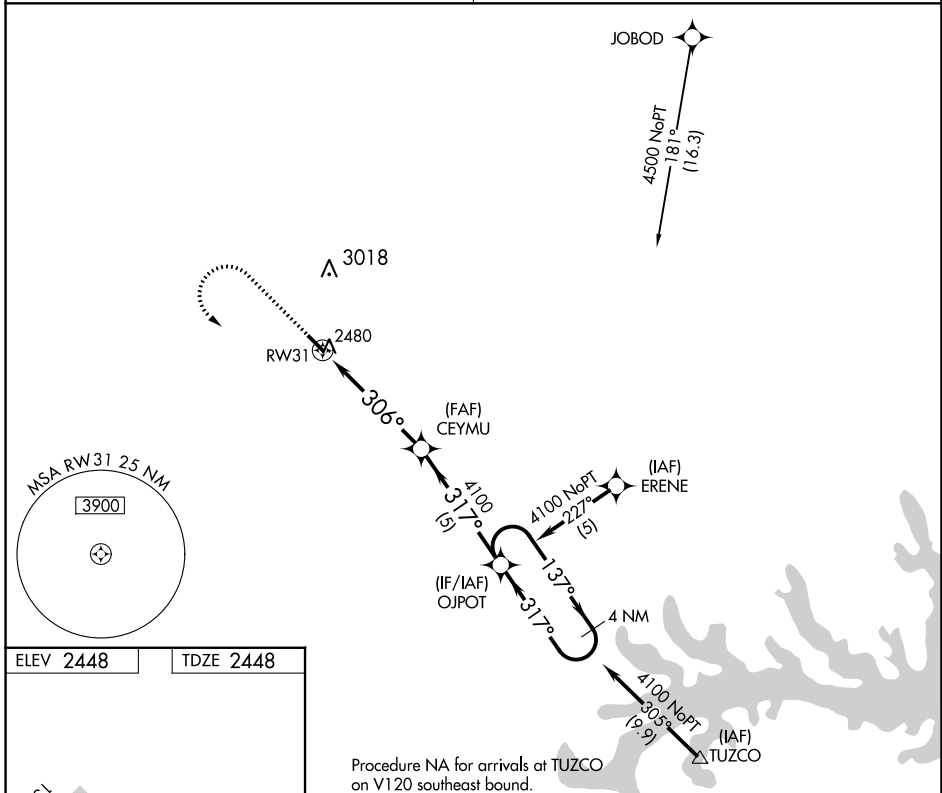

APP CRS 306°	Rwy Idg 4200 TDZE 2448 Apt Elev 2448
------------------------	---

RNAV (GPS) RWY 31

CHEYENNE EAGLE BUTTE (84D)

RNP APCH - GPS.	MISSED APPROACH: Climb to 4100 then turn left direct OJPOT WP and hold.
NA Use Pierre altimeter setting.	
MINNEAPOLIS CENTER 135.25 256.7	AUNICOM 122.8 (CTAF)

ELEV 2448	TDZE 2448
-----------	-----------

CATEGORY	A	B	C	D
LNAV MDA	3020-1	572 (600-1)	NA	
CIRCLING	3240-1 792 (800-1)	3240-1¼ 792 (800-1¼)	NA	

NC-1, 22 FEB 2024 to 21 MAR 2024

NC-1, 22 FEB 2024 to 21 MAR 2024