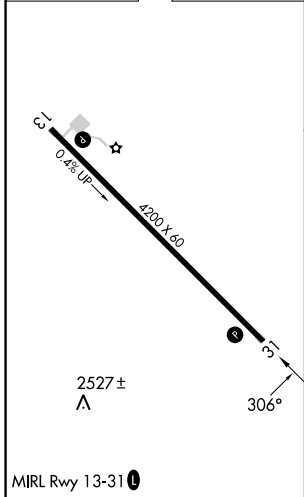

APP CRS 306°	Rwy Idg 4200 TDZE 2448 Apt Elev 2448
------------------------	---

RNAV (GPS) RWY 31

CHEYENNE EAGLE BUTTE (84D)

RNP APCH - GPS.	MISSED APPROACH: Climb to 4100 then turn left direct OJPOT WP and hold.
NA Use Pierre altimeter setting.	
MINNEAPOLIS CENTER 135.25 256.7	AUNICOM 122.8 (CTAF)

ELEV 2448	TDZE 2448
-----------	-----------

CATEGORY	A	B	C	D
LNAV MDA	3020-1	572 (600-1)	NA	
CIRCLING	3240-1 792 (800-1)	3240-1¼ 792 (800-1¼)	NA	

NC-1, 22 FEB 2024 to 21 MAR 2024

NC-1, 22 FEB 2024 to 21 MAR 2024