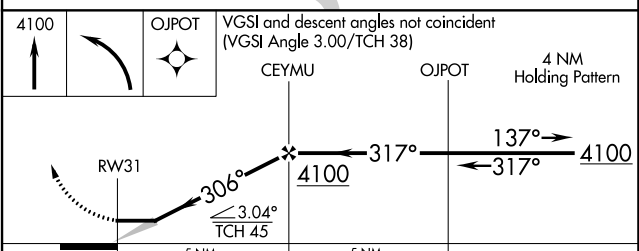

APP CRS 306°	Rwy Idg 4200 TDZE 2448 Apt Elev 2448
------------------------	---

RNAV (GPS) RWY 31

CHEYENNE EAGLE BUTTE (84D)

RNP APCH - GPS.	MISSED APPROACH: Climb to 4100 then turn left direct OJPOT WP and hold.
NA Use Pierre altimeter setting.	
MINNEAPOLIS CENTER 135.25 256.7	AUNICOM 122.8 (CTAF)

ELEV 2448	TDZE 2448
-----------	-----------

CATEGORY	A	B	C	D
LNAV MDA	3020-1	572 (600-1)	NA	
CIRCLING	3240-1 792 (800-1)	3240-1¼ 792 (800-1¼)	NA	

NC-1, 22 FEB 2024 to 21 MAR 2024

NC-1, 22 FEB 2024 to 21 MAR 2024