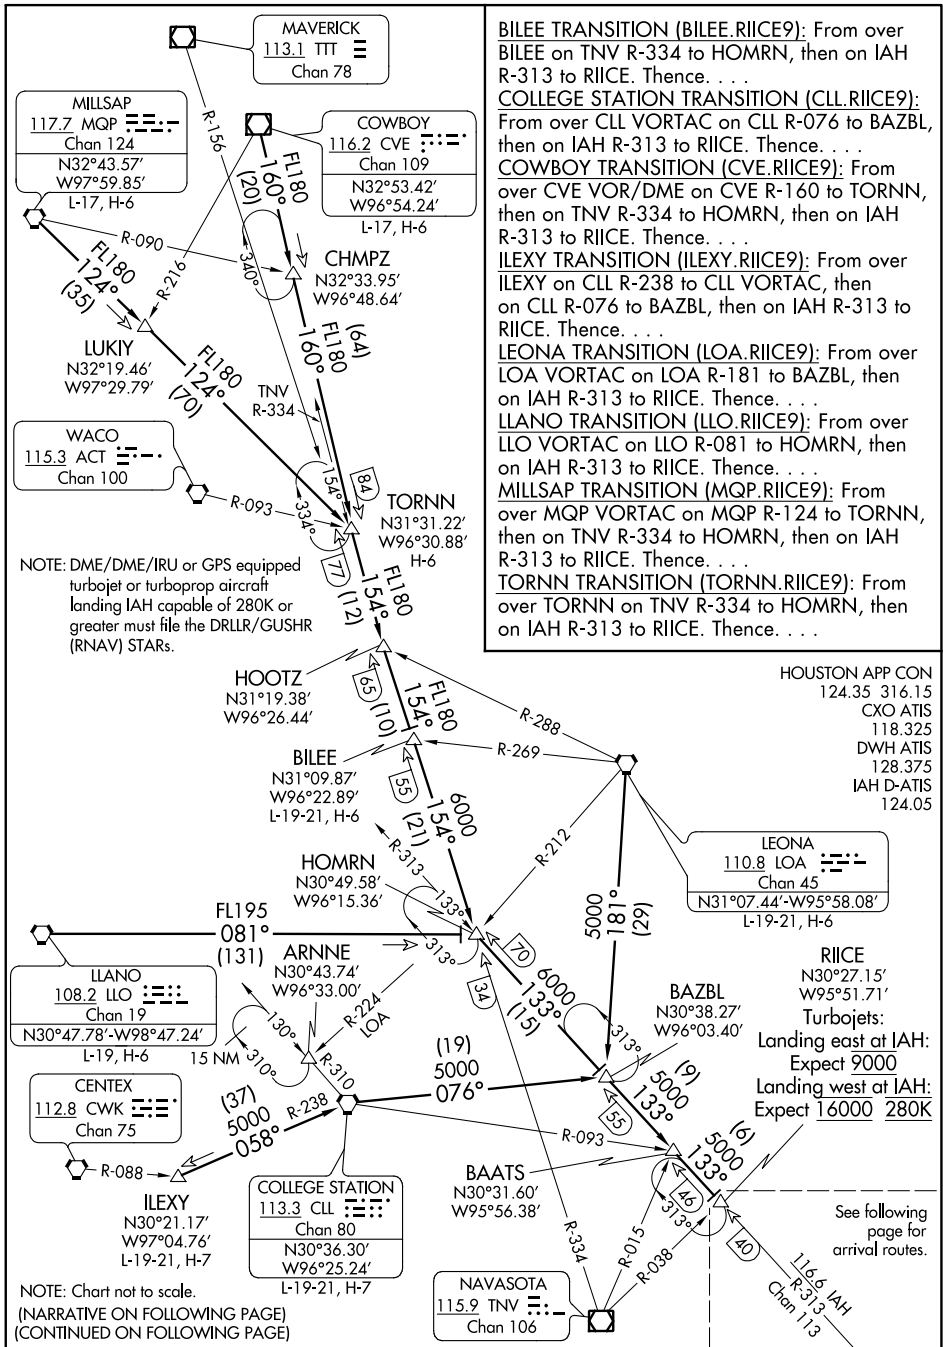

## Transition Routes

HOUSTON, TEXAS

SC-5, 22 FEB 2024 to 21 MAR 2024

SC-5, 22 FEB 2024 to 21 MAR 2024

## Transition Routes

HOUSTON, TEXAS

## Arrival Routes

HOUSTON, TEXAS

SC-5, 22 FEB 2024 to 21 MAR 2024

SC-5, 22 FEB 2024 to 21 MAR 2024

### ARRIVAL ROUTE DESCRIPTION

**GEORGE BUSH INTCNL/HOUSTON (IAH):**

... From over RIICE on IAH R-313 to BRKMN, to MLRRR, to LYYTE.

**LANDING RUNWAY 26L/R or 27:**

... Fly heading 085° for vectors to final approach course.