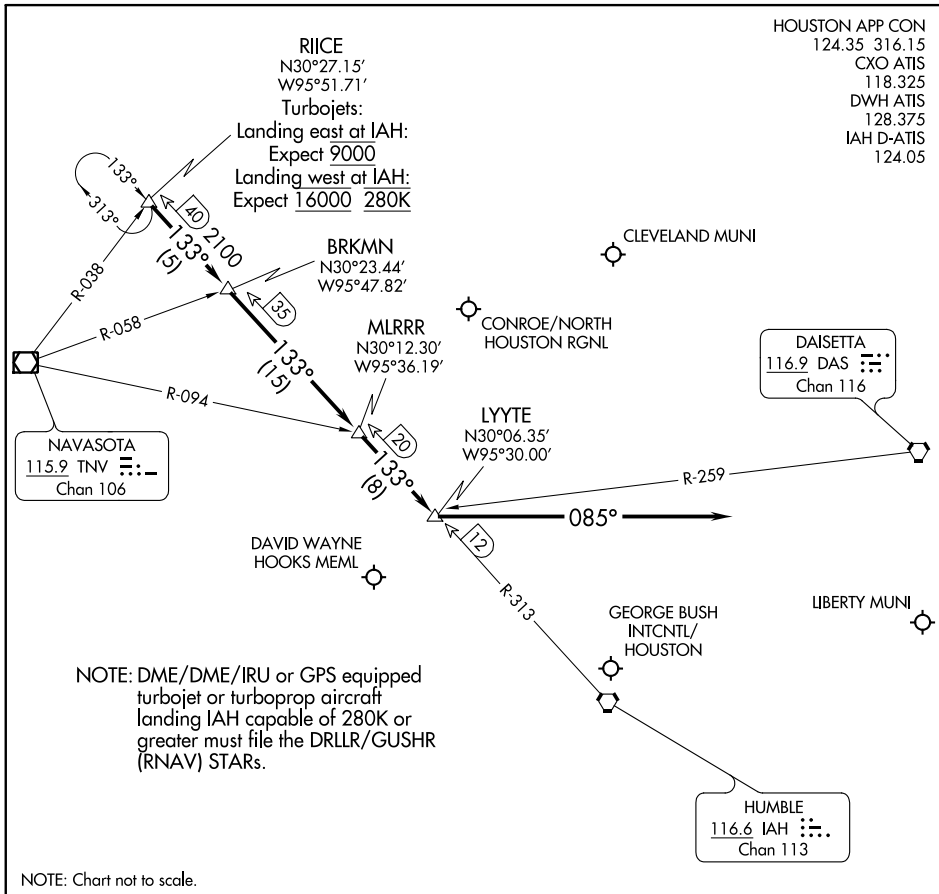

## Transition Routes

HOUSTON, TEXAS

SC-5, 22 FEB 2024 to 21 MAR 2024

SC-5, 22 FEB 2024 to 21 MAR 2024

## Transition Routes

HOUSTON, TEXAS

## Arrival Routes

HOUSTON, TEXAS

SC-5, 22 FEB 2024 to 21 MAR 2024

SC-5, 22 FEB 2024 to 21 MAR 2024

### ARRIVAL ROUTE DESCRIPTION

**GEORGE BUSH INTCNL/HOUSTON (IAH):**

... From over RIICE on IAH R-313 to BRKMN, to MLRRR, to LYYTE.

**LANDING RUNWAY 26L/R or 27:**

... Fly heading 085° for vectors to final approach course.