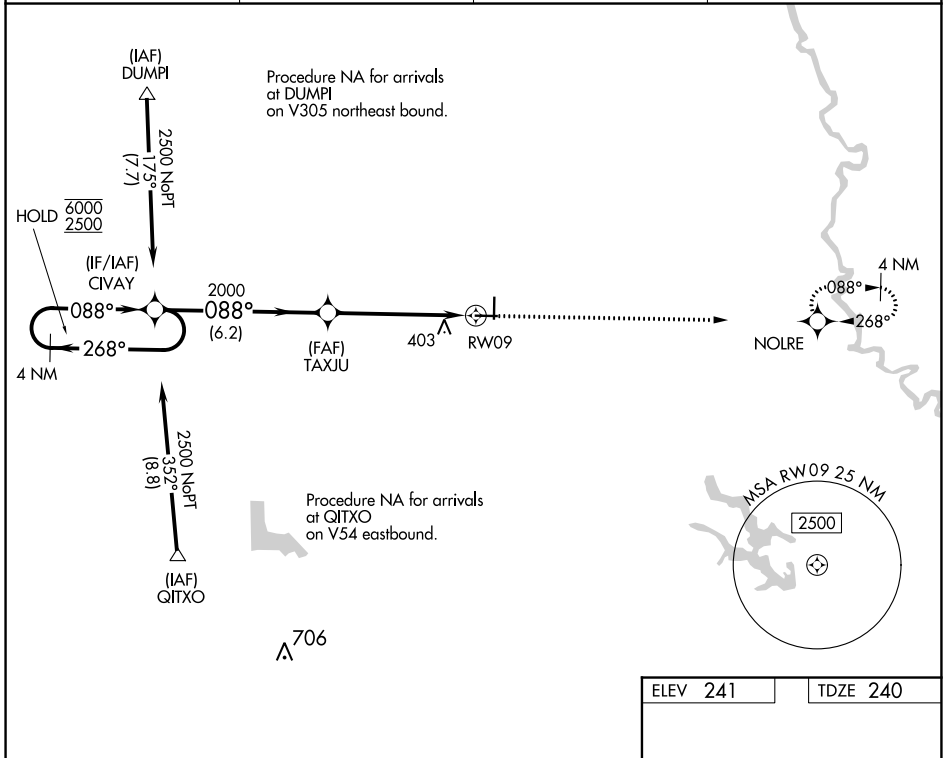

WAAS CH 93918 W09A	APP CRS 088°	Rwy Idg TDZE Apt Elev	4501 240 241
--	------------------------	-----------------------------	---

RNAV (GPS) RWY 9

CARLISLE MUNI (4M3)

RNP APCH. Baro-VNAV NA.		MISSED APPROACH: Climb to 2500 direct NOLRE and hold.	
AWOS-2 119.275	LITTLE ROCK APP CON 135.4 353.6	CLNC DEL 135.4	UNICOM 122.8 (CTAF) 1

SC-1, 22 FEB 2024 to 21 MAR 2024

SC-1, 22 FEB 2024 to 21 MAR 2024

CATEGORY	A	B	C	D
LPV DA	526-1	286 (300-1)		NA
LNAV/VNAV DA	788-2	548 (600-2)		NA
LNAV MDA	780-1	540 (600-1)		NA