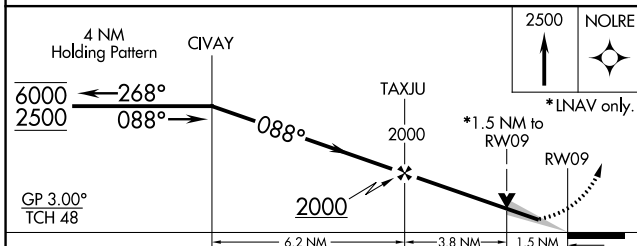

WAAS CH 93918 W09A	APP CRS 088°	Rwy Idg TDZE Apt Elev	4501 240 241
--	------------------------	-----------------------------	---

RNAV (GPS) RWY 9

CARLISLE MUNI (4M3)

RNP APCH. Baro-VNAV NA.		MISSED APPROACH: Climb to 2500 direct NOLRE and hold.	
AWOS-2 119.275	LITTLE ROCK APP CON 135.4 353.6	CLNC DEL 135.4	UNICOM 122.8 (CTAF) 1

SC-1, 22 FEB 2024 to 21 MAR 2024

SC-1, 22 FEB 2024 to 21 MAR 2024

CATEGORY	A	B	C	D
LPV DA	526-1	286 (300-1)		NA
LNAV/VNAV DA	788-2	548 (600-2)		NA
LNAV MDA	780-1	540 (600-1)		NA