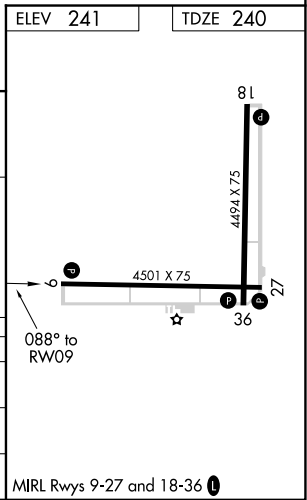

CATEGORY	A	B	C	D
LPV DA	526-1	286 (300-1)		NA
LNAV/VNAV DA	788-2	548 (600-2)		NA
LNAV MDA	780-1	540 (600-1)		NA