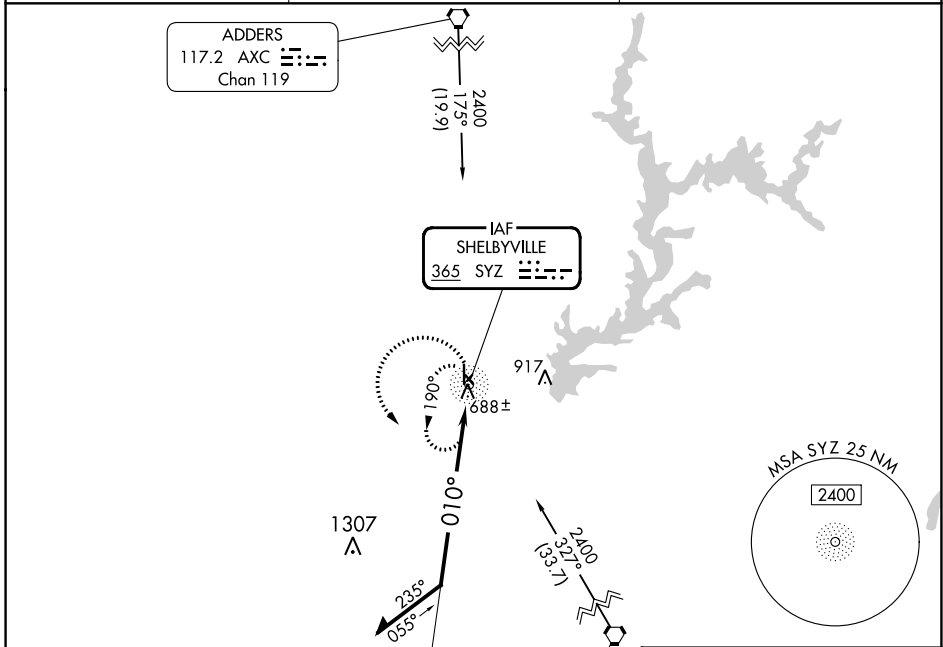

NDB SYZ	APP CRS	Rwy Idg	N/A
<b>365</b>	<b>010°</b>	TDZE	N/A
		Apt Elev	<b>619</b>

# NDB-A

SHELBY COUNTY (2H(0))

**NA** Circling Rwy 36 NA at night. Circling NA to Rws 4, 14, 22, and 32. Use Decatur altimeter setting, when not received use Mattoon/Charleston altimeter setting and increase all MDAs 20 feet and Cat C visibility 1/4 SM.

**MISSED APPROACH:** Climbing left turn to 2400 in SYZ NDB holding pattern.

DEC ASOS <b>126.35</b>	KANSAS CITY CENTER <b>124.3 269.15</b>	UNICOM <b>122.8 (CTAF) 0</b>
---------------------------	---	---------------------------------

CATEGORY	A	B	C	D
<b>CIRCLING</b>	1280-1	661 (700-1)	1340-2 721 (800-2)	NA

EC-3, 22 FEB 2024 to 21 MAR 2024

EC-3, 22 FEB 2024 to 21 MAR 2024