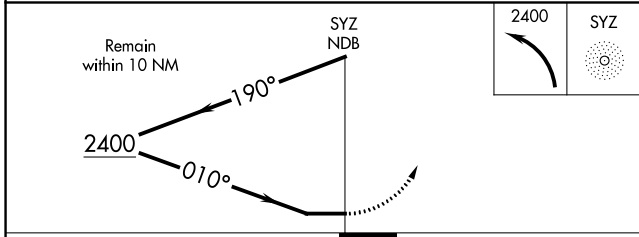

NDB SYZ	APP CRS	Rwy Idg	N/A
<b>365</b>	<b>010°</b>	TDZE	N/A
		Apt Elev	<b>619</b>

# NDB-A

SHELBY COUNTY (2H(0))

**NA** Circling Rwy 36 NA at night. Circling NA to Rws 4, 14, 22, and 32. Use Decatur altimeter setting, when not received use Mattoon/Charleston altimeter setting and increase all MDAs 20 feet and Cat C visibility 1/4 SM.

**MISSED APPROACH:** Climbing left turn to 2400 in SYZ NDB holding pattern.

DEC ASOS <b>126.35</b>	KANSAS CITY CENTER <b>124.3 269.15</b>	UNICOM <b>122.8 (CTAF) 0</b>
---------------------------	---	---------------------------------