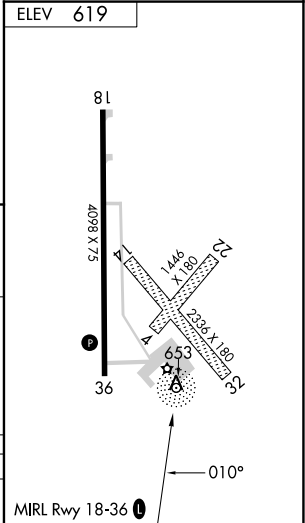

EC-3, 22 FEB 2024 to 21 MAR 2024

EC-3, 22 FEB 2024 to 21 MAR 2024